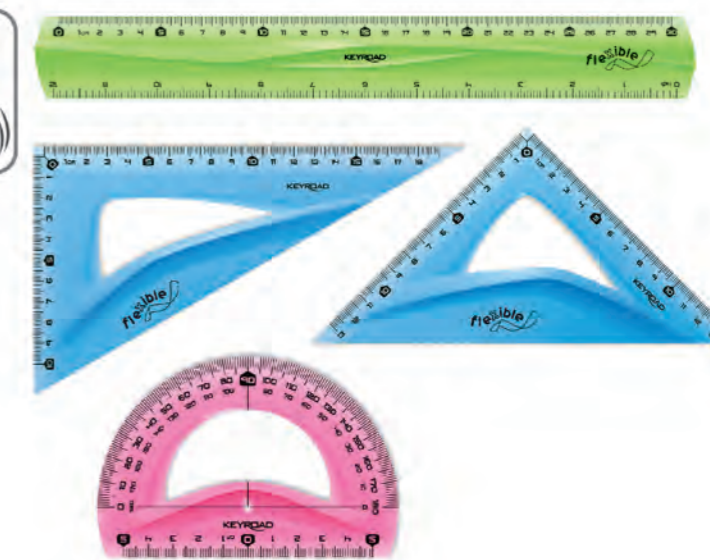

Flexible Series

- Flexible & safe
- Shatter resistant
- Clear & transparent

Colour ● ● ●

KR971105

Art. No.	Packaging	Inner	Outer	EAN Code
KR971101-20	poly bag (1pc)	24 packs	288 packs	6 954884 576011
KR971101	poly bag (1pc)	24 packs	288 packs	6 954884 533342
KR971105	poly bag (4pcs)	24 sets	96 sets	6 954884 533380