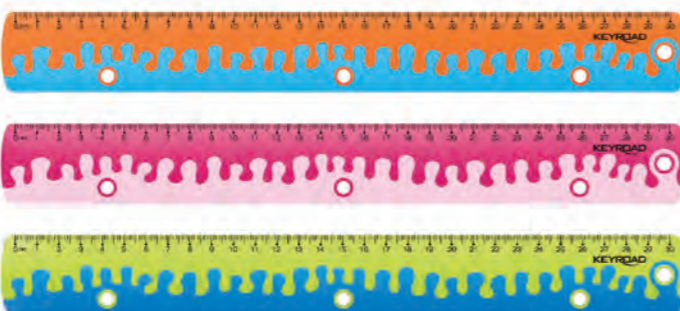

Soft Grip-Coral 30cm

- Rubber-coated safe grip
- Marked scale design
- 2-colors-fusion

Colour

Art. No.	Packaging	Inner	Outer	EAN Code
KR970226	blister card (1pc)	24 cards	288 cards	6 954884 571388
KR970226-3	blister card (3pcs)	24 cards	48 cards	6 954884 555035

Art. No.	Packaging	Inner	Outer	EAN Code
KR970226-2	color box (24pcs)	96 pcs	384 pcs	6 954884 576561

Color Bar 30cm

- Aluminium & plastic combination
- Ergonomic easy to pick-up design
- Comfortable to touch

Colour