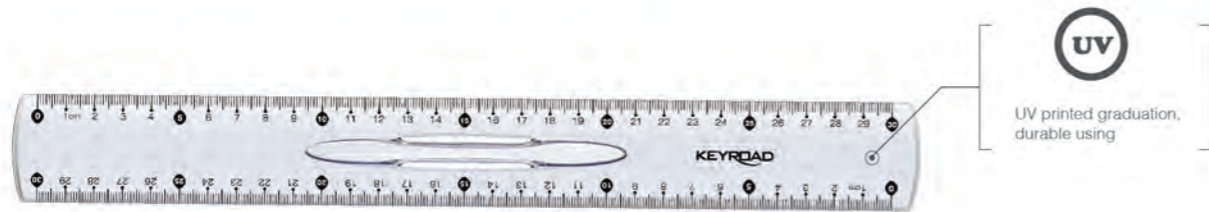

Rulers

UV printed graduation, durable using