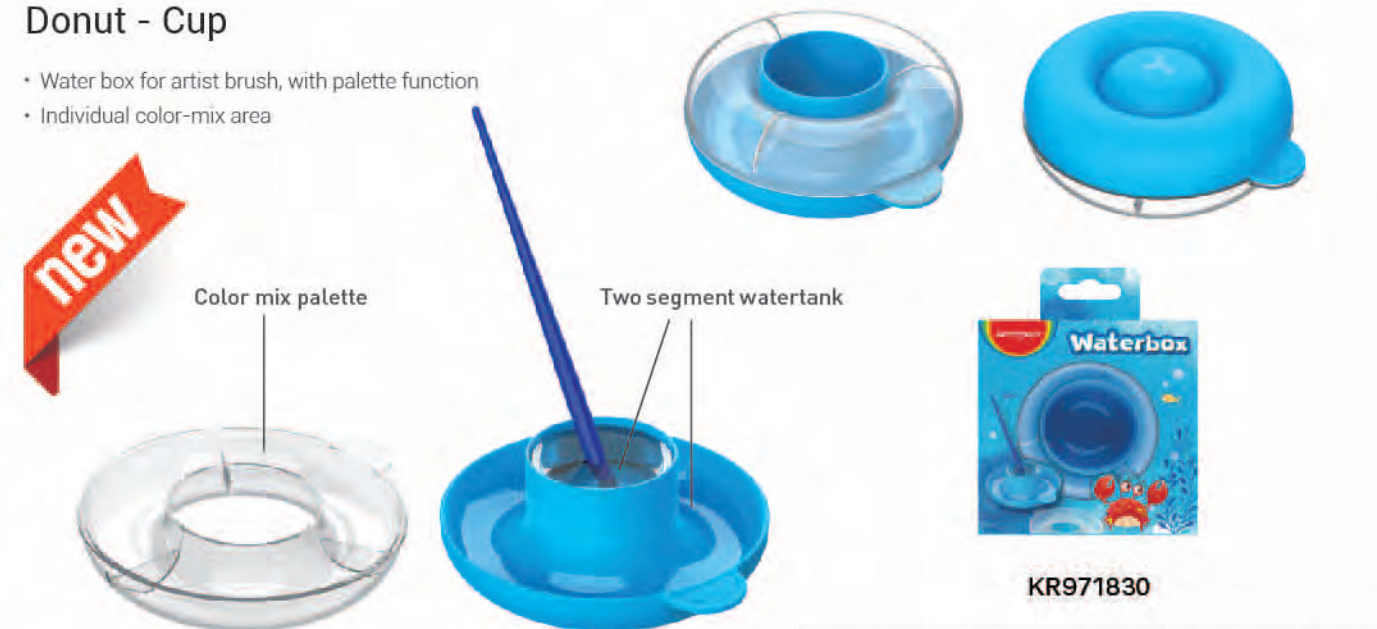

Donut - Cup

- Water box for artist brush, with palette function
- Individual color-mix area

Art. No.	Packaging	Inner	Outer	EAN Code
KR971830	color box (1pc)	12 pcs	144 pcs	6 941288 711053