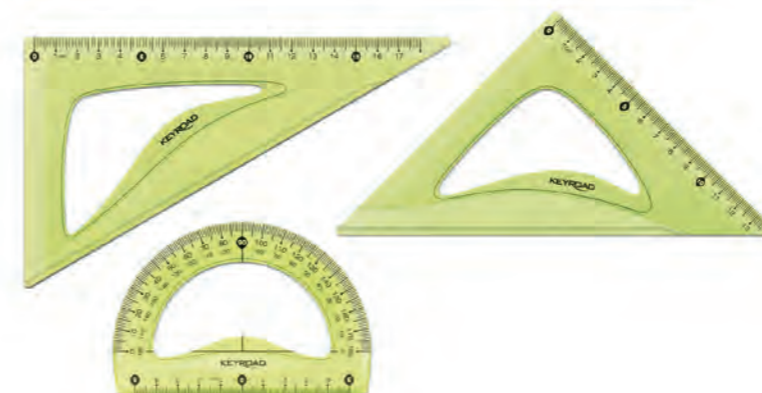

Art. No.	Packaging	Inner	Outer	EAN Code
KR971050-K	poly bag (1pc)	24 packs	288 packs	6 954884 546519
KR971068-K	poly bag (4pcs)	24 sets	96 sets	6 954884 546537