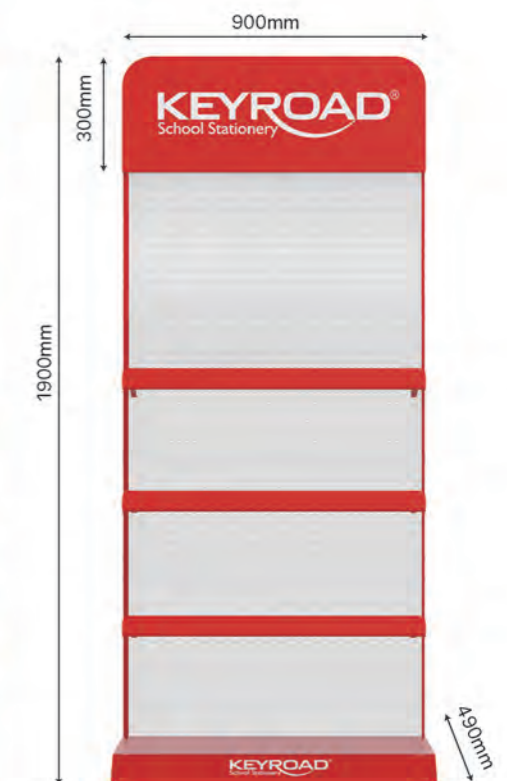

Art. No.	Packaging	Inner	Outer	EAN Code
KR971409	1130*520*130mm		5 sets/ctn	

Presentation Recommendation :