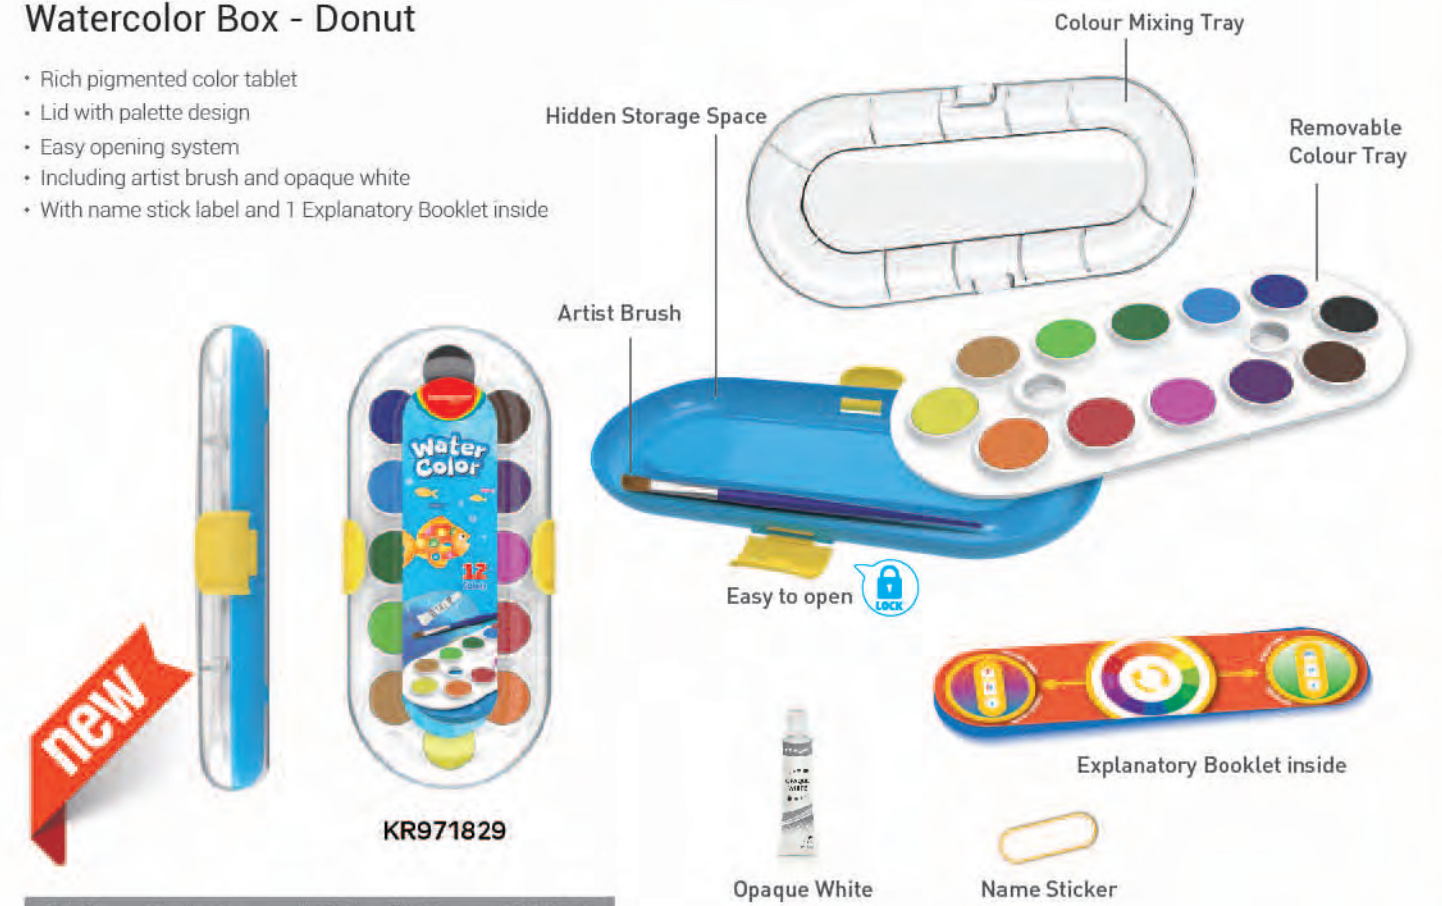

## Watercolor Box - Donut

- Rich pigmented color tablet
- Lid with palette design
- Easy opening system
- Including artist brush and opaque white
- With name stick label and 1 Explanatory Booklet inside