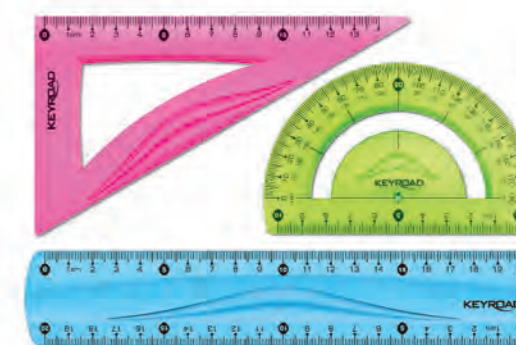

Flex-Draw

- Easy pick-up design
- Flexible material, Anti-broken
- Fashion Tatroo printing
- Phthalate free

Colour ● ● ●

Art. No.	Packaging	Inner	Outer	EAN Code
KR971663	candy bag (1pc)	48 packs	480 packs	6 954884 597023
KR971664	candy bag (1pc)	24 packs	288 packs	6 954884 597030
KR971665	candy bag (1pc)	24 packs	288 packs	6 954884 597047

Flex-Drawing Set

- Assorted printing decoration

KR971698

Art. No.	Packaging	Inner	Outer	EAN Code
KR971698	poly bag (3pcs)	24 sets	96 sets	6 954884 598891

Drawing Set-Flexible

- Flexible & safe
- Shatter resistant
- Clear & transparent

Colour ● ● ●

Art. No.	Packaging	Inner	Outer	EAN Code
KR970854-15	poly bag (1pc)	48 packs	480 packs	6 954884 546342
KR970854-1	poly bag (1pc)	24 packs	288 packs	6 954884 573085
KR970854	poly bag (1pc)	24 packs	288 packs	6 954884 503352
KR970858	poly bag (3pcs)	24 sets	96 sets	6 954884 503345

KR970858

Flexible Series

- Flexible & safe
- Shatter resistant
- Clear & transparent

Colour ● ● ●

KR971105

Art. No.	Packaging	Inner	Outer	EAN Code
KR971101-20	poly bag (1pc)	24 packs	288 packs	6 954884 576011
KR971101	poly bag (1pc)	24 packs	288 packs	6 954884 533342
KR971105	poly bag (4pcs)	24 sets	96 sets	6 954884 533380