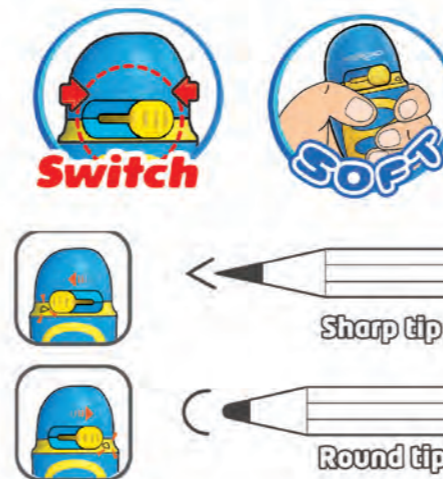

Duo Sharpy 1 hole

- For standard size pencil & colored pencil up to 8mm
- A switch function enable to sharpen different type of tip: Round (colored pencil) & Shape (Black lead pencil)
- Soft-touch surface, easy to grip

Colour