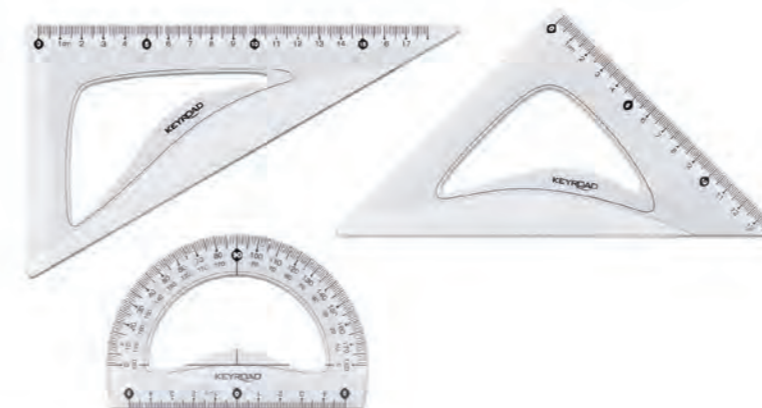

Rulers

Rulers

15cm & 30cm

- UV technical printing of graduation
- Durable use

Art. No.	Packaging	Inner	Outer	EAN Code
KR970953-15	poly bag (1pc)	48 packs	480 packs	6 954884 546359
KR970953	poly bag (1pc)	24 packs	144 packs	6 954884 504335

20cm & 30cm

- UV technical printing of graduation
- Durable use
- With easy pick-up grip

Art. No.	Packaging	Inner	Outer	EAN Code
KR971059-20	poly bag (1pc)	24 packs	144 packs	6 954884 512972
KR971059	poly bag (1pc)	24 packs	144 packs	6 954884 530037

Art. No.	Packaging	Inner	Outer	EAN Code
KR971172	color box (24pcs)	96 pcs	384 pcs	6 954884 545709
KR971083	color box (24pcs)	96 pcs	384 pcs	6 954884 532864

Drawing Set-Geometric

- UV technical printing of graduation
- Durable use

Art. No.	Packaging	Inner	Outer	EAN Code
KR971050	poly bag (1pc)	24 packs	288 packs	6 954884 504991
KR971068	poly bag (4pcs)	24 sets	96 sets	6 954884 532697

Drawing Set-Geometric (Anti-Broken)

- Anti-broken K-Resin material
- UV technical printing of graduation
- Durable use

Colour ●